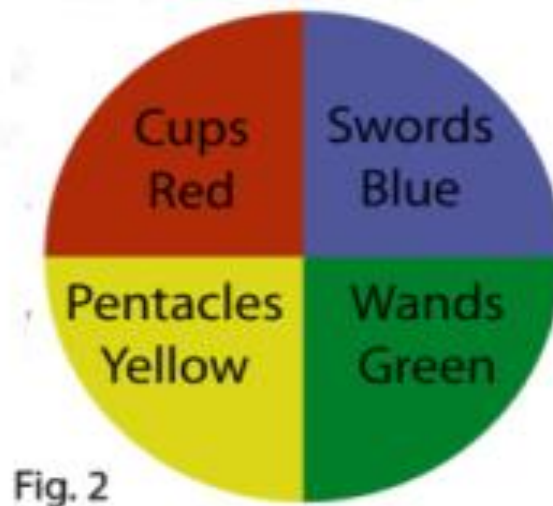

Ace of Cups

Ace of Swords

Ace of Pentacles

Ace of Wands

The Aces of the Four Suits
Cups, Swords, Pentacles, and Wands

The Colors of the Tarot

| Color | | Positive Meaning | Negative Meaning |
|-----------------------|---|---|--|
| VIOLET |  | Impersonal, wisdom | Sacrifice, death |
| WHITE |  | Purity, ecstasy, immortality | Mortal chill, egotism |
| AZURE (Light blue) |  | Receptivity to the celestial powers | Dependence upon the father, immobility |
| DEEP BLUE |  | Receptivity to earthly powers | Despotism, tyranny |
| LIGHT YELLOW |  | Clairvoyance, awareness, active intelligence | Aridity, cruelty, dry mind without emotion |
| DEEP YELLOW |  | Awareness, receptive intelligence | Madness, destruction |
| FLESH |  | Humanity, life, carnal pleasure | Materialism, carnal repression |
| RED |  | Animal realm, activity | Criminal violence |
| LIGHT GREEN |  | Nature connected to the celestial powers, the plant realm | Dependence upon the mother, envy |
| DEEP GREEN |  | Nurturing Nature connected to the terrestrial powers | Engulfment, absorption |
| BLACK |  | Creative magma, work in the depths | Chaos, regression, death impulse |

- Earth/active: light green and dark green
- Earth/receptive: yellow and orange
- Heaven/active: sky blue and dark blue
- Heaven/receptive: red and flesh
- Center: violet
- Zenith: white
- Nadir: black.

Fig. 1

Fig. 2

Fig. 3

- Earth/active: light green and dark green
- Earth/receptive: yellow and orange
- Heaven/active: sky blue and dark blue
- Heaven/receptive: red and flesh
- Center: violet
- Zenith: white
- Nadir: black.