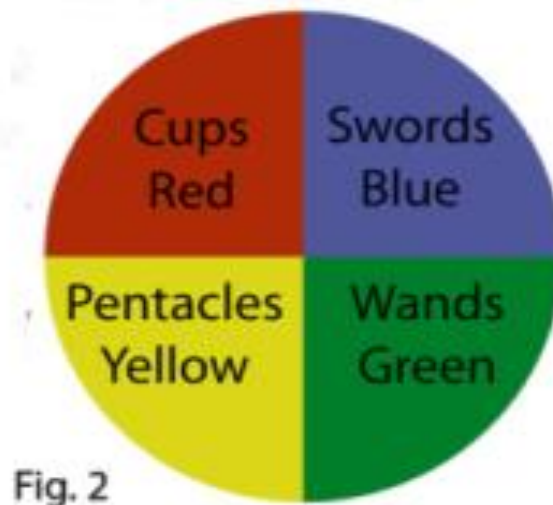

Ace of Cups

Ace of Swords

Ace of Pentacles

Ace of Wands

The Aces of the Four Suits
Cups, Swords, Pentacles, and Wands

The Colors of the Tarot

Color		Positive Meaning	Negative Meaning
VIOLET		Impersonal, wisdom	Sacrifice, death
WHITE		Purity, ecstasy, immortality	Mortal chill, egotism
AZURE (Light blue)		Receptivity to the celestial powers	Dependence upon the father, immobility
DEEP BLUE		Receptivity to earthly powers	Despotism, tyranny
LIGHT YELLOW		Clairvoyance, awareness, active intelligence	Aridity, cruelty, dry mind without emotion
DEEP YELLOW		Awareness, receptive intelligence	Madness, destruction
FLESH		Humanity, life, carnal pleasure	Materialism, carnal repression
RED		Animal realm, activity	Criminal violence
LIGHT GREEN		Nature connected to the celestial powers, the plant realm	Dependence upon the mother, envy
DEEP GREEN		Nurturing Nature connected to the terrestrial powers	Engulfment, absorption
BLACK		Creative magma, work in the depths	Chaos, regression, death impulse

WHITE		Purity
Azure		Spiritual receptivity
Deep Blue		Intuitive, terrestrial receptivity
YELLOW		Intelligence
Flesh		Human realm, conscious life
VIOLET		Horizon line of union and border between action/ reception and Heaven/Earth
Orange		Vital domain of pure receptivity
RED		Activity
Light Green		Celestial nature
Deep Green		Terrestrial nature
BLACK		That which is buried, hidden, and unconscious

- Earth/active: light green and dark green
- Earth/receptive: yellow and orange
- Heaven/active: sky blue and dark blue
- Heaven/receptive: red and flesh
- Center: violet
- Zenith: white
- Nadir: black.

Fig. 1

Fig. 2

Fig. 3

- Earth/active: light green and dark green
- Earth/receptive: yellow and orange
- Heaven/active: sky blue and dark blue
- Heaven/receptive: red and flesh
- Center: violet
- Zenith: white
- Nadir: black.