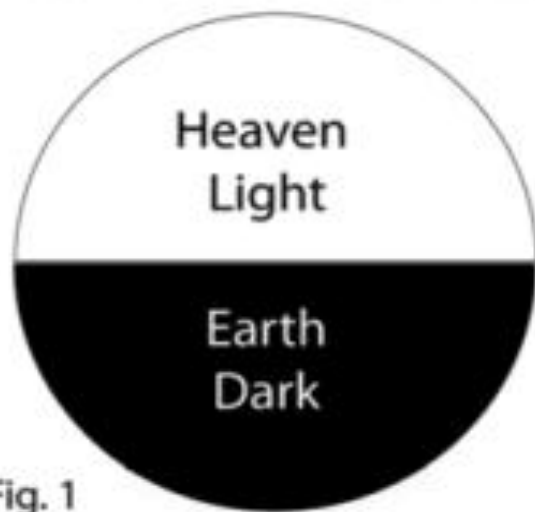

Ace of Cups

Ace of Swords

Ace of Pentacles

Ace of Wands

The Aces of the Four Suits
Cups, Swords, Pentacles, and Wands

The Colors of the Tarot

Color		Positive Meaning	Negative Meaning
VIOLET		Impersonal, wisdom	Sacrifice, death
WHITE		Purity, ecstasy, immortality	Mortal chill, egotism
AZURE (Light blue)		Receptivity to the celestial powers	Dependence upon the father, immobility
DEEP BLUE		Receptivity to earthly powers	Despotism, tyranny
LIGHT YELLOW		Clairvoyance, awareness, active intelligence	Aridity, cruelty, dry mind without emotion
DEEP YELLOW		Awareness, receptive intelligence	Madness, destruction
FLESH		Humanity, life, carnal pleasure	Materialism, carnal repression
RED		Animal realm, activity	Criminal violence
LIGHT GREEN		Nature connected to the celestial powers, the plant realm	Dependence upon the mother, envy
DEEP GREEN		Nurturing Nature connected to the terrestrial powers	Engulfment, absorption
BLACK		Creative magma, work in the depths	Chaos, regression, death impulse

WHITE		Purity
Azure		Spiritual receptivity
Deep Blue		Intuitive, terrestrial receptivity
YELLOW		Intelligence
Flesh		Human realm, conscious life
VIOLET		Horizon line of union and border between action/ reception and Heaven/Earth
Orange		Vital domain of pure receptivity
RED		Activity
Light Green		Celestial nature
Deep Green		Terrestrial nature
BLACK		That which is buried, hidden, and unconscious

- Earth/active: light green and dark green
- Earth/receptive: yellow and orange
- Heaven/active: sky blue and dark blue
- Heaven/receptive: red and flesh
- Center: violet
- Zenith: white
- Nadir: black.

Fig. 1

Fig. 2

Fig. 3

- Earth/active: light green and dark green
- Earth/receptive: yellow and orange
- Heaven/active: sky blue and dark blue
- Heaven/receptive: red and flesh
- Center: violet
- Zenith: white
- Nadir: black.