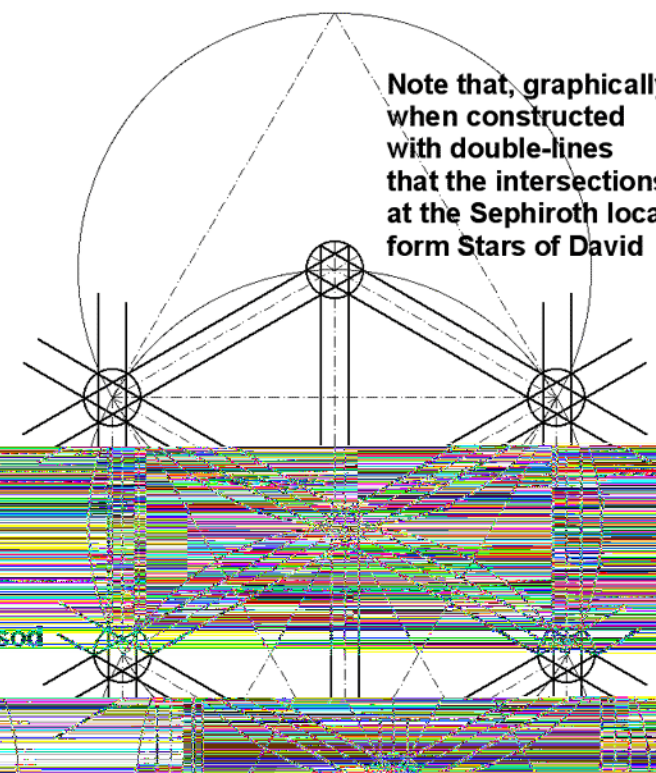

ELEMENT SYMBOLS

INTERSECTIONS

Note that, graphically, when constructed with double-lines that the intersections at the Sephiroth locations form Stars of David