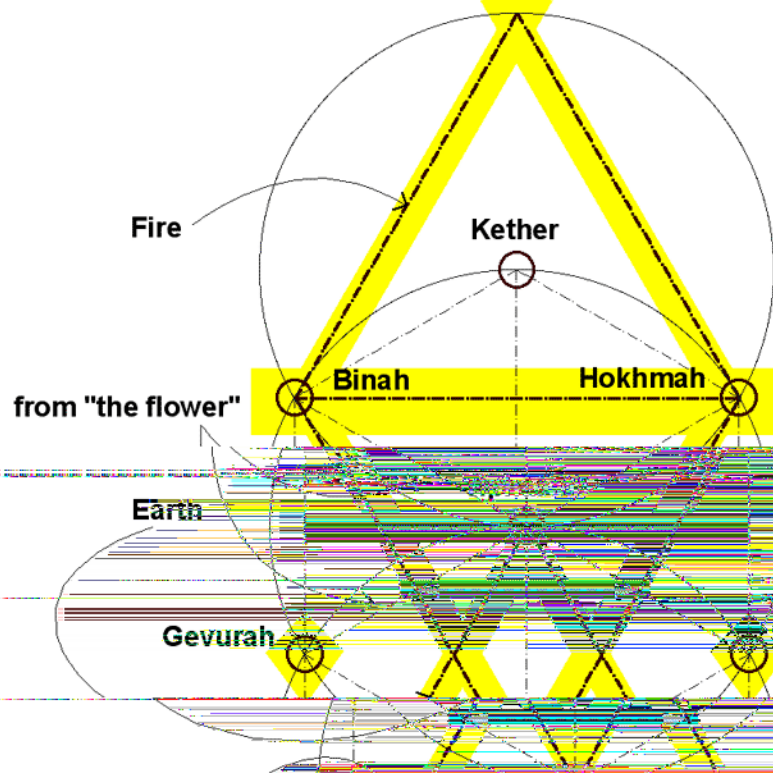

ELEMENT SYMBOLS

INTERSECTIONS

Note that, graphically, when constructed with double-lines that the intersections at the Sephiroth locations form Stars of David